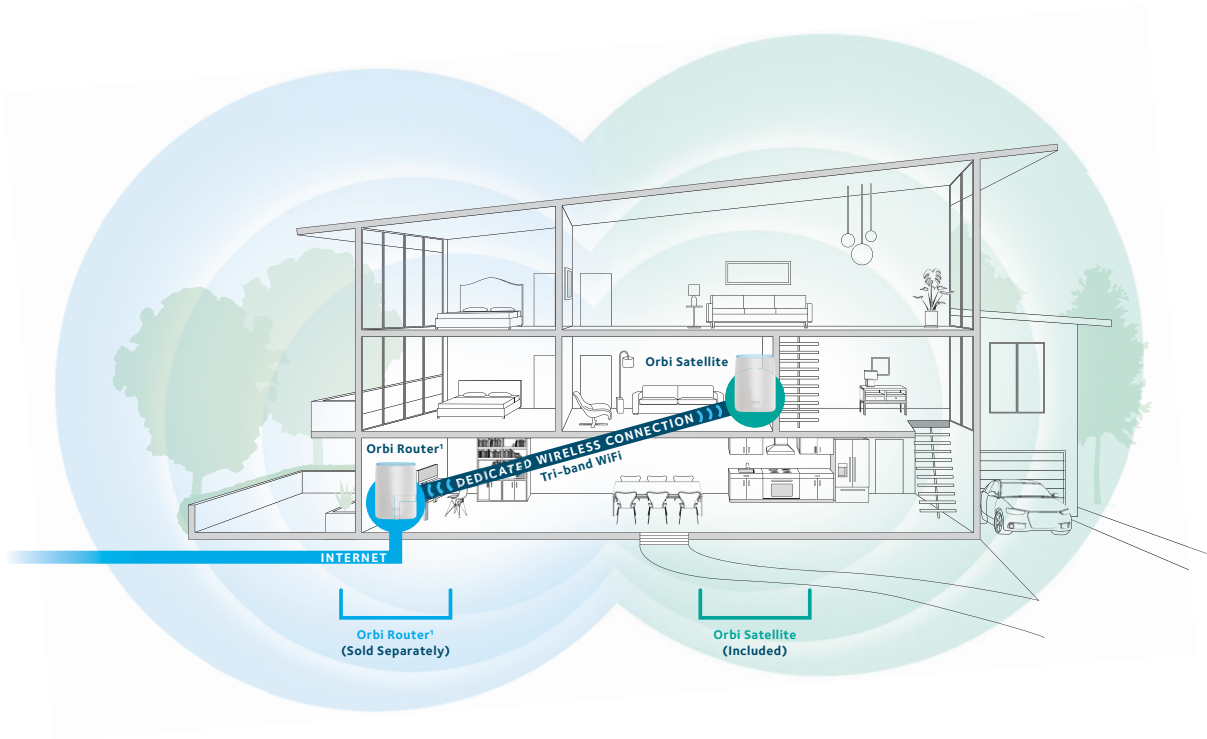

## Overview

Orbi™ is the simplest and smartest way to enjoy high-speed WiFi in every corner of your home. Each Add-on Orbi Satellite easily expands your Orbi WiFi System to cover an additional 2,000 square feet with strong WiFi signals. Tri-band WiFi creates a dedicated wireless connection to your Orbi Router and the Internet, so no matter how many devices connect you'll get maximum speed.

### Your home. Covered.

Add-on to your existing Orbi WiFi System<sup>1</sup> to expand your WiFi coverage an additional 2,000 sq. ft. with high-performance AC3000 WiFi.

### Growing with you.

Each Add-on Orbi Satellite expands your high performance WiFi coverage an additional 2,000 sq. ft.

<sup>1</sup>Orbi Router required (sold separately)

## House Diagram