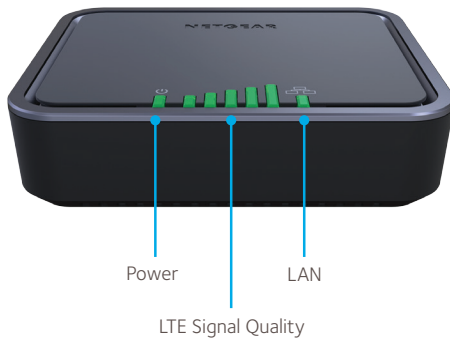

PACKAGE CONTENTS

- 4G LTE Modem (LB1121)
- Power adapter
- Ethernet cable
- Quick start guide

SPECIFICATIONS

- Dimensions: 4.7 (W) x 3.9 (D) x 1.2 (H) in
- Weight: 0.4 lb

BAND SUPPORT

- LTE Category 4 (up to 150 Mbps): B2, 4, 5, 12
- UMTS DC-HSPA+ - (up to 42 Mbps): B2, 5

INTERFACE

- 1 Gigabit WAN Ethernet RJ-45 port
- Internal WWAN antennas with support for optional TS9 external antennas
- 3FF (micro) SIM card slot

LEDs

- Power
- LTE Signal Quality (5 LED bar graph)
- LAN

POWER ADAPTER

- 12V DC, 1A

KEY FEATURES

- Built-in Gigabit WAN connection for flexible home and office connectivity
- Fast 4G LTE speeds up to 150 Mbps for downloads and 50 Mbps for uploads
- Provides 4G to 3G fallback support
- Power-over-Ethernet (PoE)
- SMS message alerts for firmware updates, data usage, and failover to LTE
- TR-069 for remote management
- Two TS-9 connectors available to connect optional 4G/3G antennas for better signal reception
- Direct IP pass-through for secure enterprise VPN configuration
- Manage settings via a browser-based web UI
- LEDs on device to check network status instantly
- Portable, light and compact design for you to take anywhere

SYSTEM REQUIREMENTS

- Compatible 3G/4G LTE Mobile Service (3FF Micro-SIM)
- Microsoft Windows 7, 8, 8.1, 10, Vista, XP, Mac OS® (10.6.8. and newer) and other operating systems running a TCP/IP network (for accessing Web Management User Interface)
- Compatible browsers such as Microsoft® Internet Explorer® 5.0, Firefox® 2.0, Safari® 1.4, or Google Chrome™ 11.0 browsers or higher (for accessing Web Management User Interface)

SUPPORT

- 90-day complimentary technical support*

WARRANTY

- www.netgear.com/warranty

This product comes with a limited warranty that is valid only if purchased from a NETGEAR authorized reseller.

*90-day complimentary technical support following purchase from a NETGEAR authorized reseller.

NETGEAR, the NETGEAR Logo and AirCard are trademarks of NETGEAR, Inc. Mac and Mac OS are trademarks of Apple Inc. Other brand names mentioned herein are for identification purposes only and may be trademarks of their respective holder(s). Information is subject to change without notice. ©2017 NETGEAR, Inc. All rights reserved.