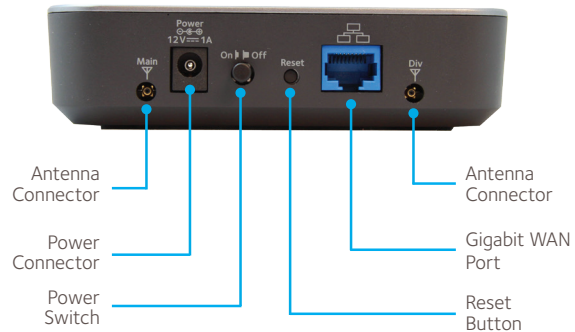

PACKAGE CONTENTS

- 4G LTE Modem (LB1121)
- Power adapter
- Ethernet cable
- Quick start guide

SPECIFICATIONS

- Dimensions: 4.7 (W) x 3.9 (D) x 1.2 (H) in
- Weight: 0.4 lb

BAND SUPPORT

- LTE Category 4 (up to 150 Mbps): B2, 4, 5, 12
- UMTS DC-HSPA+ - (up to 42 Mbps): B2, 5

INTERFACE

- 1 Gigabit WAN Ethernet RJ-45 port
- Internal WWAN antennas with support for optional TS9 external antennas
- 3FF (micro) SIM card slot

LEDs

- Power
- LTE Signal Quality (5 LED bar graph)
- LAN

POWER ADAPTER

- 12V DC, 1A

KEY FEATURES

- Built-in Gigabit WAN connection for flexible home and office connectivity
- Fast 4G LTE speeds up to 150 Mbps for downloads and 50 Mbps for uploads
- Provides 4G to 3G fallback support
- Power-over-Ethernet (PoE)
- SMS message alerts for firmware updates, data usage, and failover to LTE
- TR-069 for remote management
- Two TS-9 connectors available to connect optional 4G/3G antennas for better signal reception
- Direct IP pass-through for secure enterprise VPN configuration
- Manage settings via a browser-based web UI
- LEDs on device to check network status instantly
- Portable, light and compact design for you to take anywhere

SYSTEM REQUIREMENTS

- Compatible 3G/4G LTE Mobile Service (3FF Micro-SIM)
- Microsoft Windows 7, 8, 8.1, 10, Vista, XP, Mac OS® (10.6.8. and newer) and other operating systems running a TCP/IP network (for accessing Web Management User Interface)
- Compatible browsers such as Microsoft® Internet Explorer® 5.0, Firefox® 2.0, Safari® 1.4, or Google Chrome™ 11.0 browsers or higher (for accessing Web Management User Interface)

SUPPORT

- 90-day complimentary technical support*

WARRANTY

- www.netgear.com/warranty

This product comes with a limited warranty that is valid only if purchased from a NETGEAR authorized reseller.

*90-day complimentary technical support following purchase from a NETGEAR authorized reseller.

NETGEAR, the NETGEAR Logo and AirCard are trademarks of NETGEAR, Inc. Mac and Mac OS are trademarks of Apple Inc. Other brand names mentioned herein are for identification purposes only and may be trademarks of their respective holder(s). Information is subject to change without notice. ©2017 NETGEAR, Inc. All rights reserved.