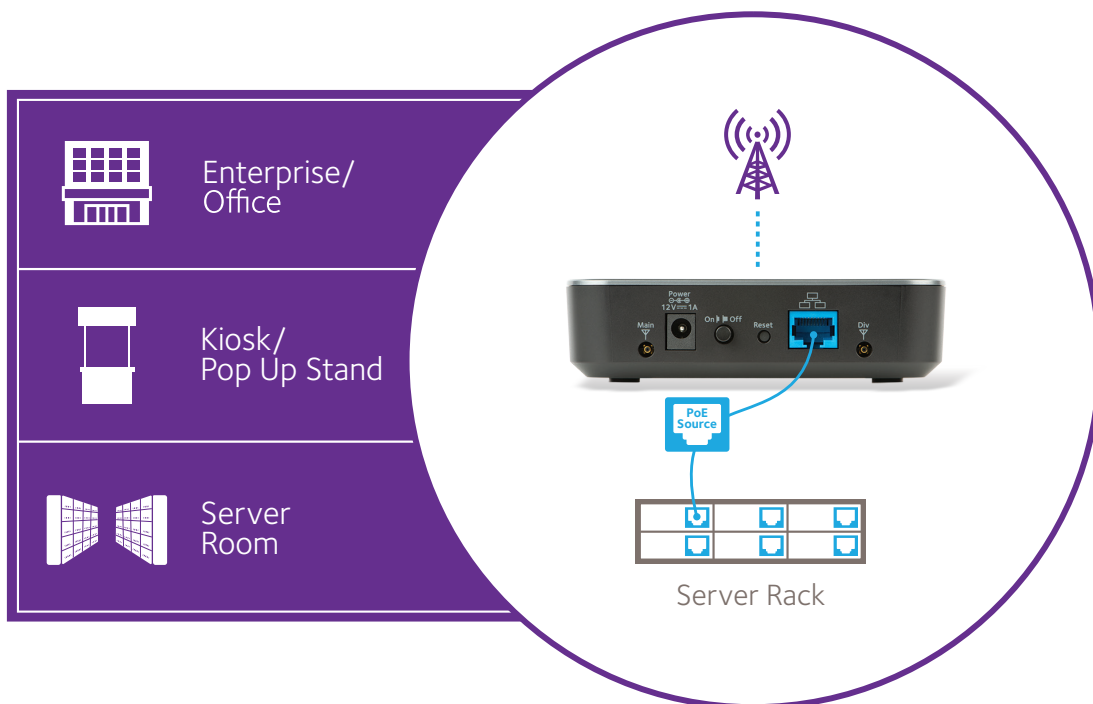

Overview

The NETGEAR LTE Modem 1121 is a simple LTE connectivity solution for all your devices and equipment. Simply connect this LTE Modem directly to your router, switch or computer to provide an automatic 4G LTE or 3G fallback broadband connection, with download speeds of up to 150 Mbps. Power-over-Ethernet is ideal for remote locations, without the need to plug in a power adapter. Designed for simple connectivity, the LTE modem is compact, convenient, and easy to setup.

Gigabit Ethernet WAN port for connection pass-through. Power-over-Ethernet for remote locations.

Better Signal Reception

Two connectors available to connect optional 4G/3G antennas for better signal reception.

SCAN TO LEARN MORE

Use Cases

We all depend on a fast, always-on broadband connection, and planning ahead to ensure everyone stays connected is essential.

Using the NETGEAR 4G LTE Modem for broadband connectivity enables Internet access at fast speeds with the convenience of portability and flexibility. Unlike other connectivity sources, the NETGEAR 4G LTE Modem can be easily installed in a matter of minutes, and it's ideal for a wide range of environments including locations where wireline option is not readily available, and where PoE infrastructure is available.

Some typical applications include:

- LTE connectivity for business' needs
- Kiosk — wire-free connection
- Enterprise/office locations with PoE sources

PACKAGE CONTENTS

- 4G LTE Modem (LB1121)
- Power adapter
- Ethernet cable
- Quick start guide