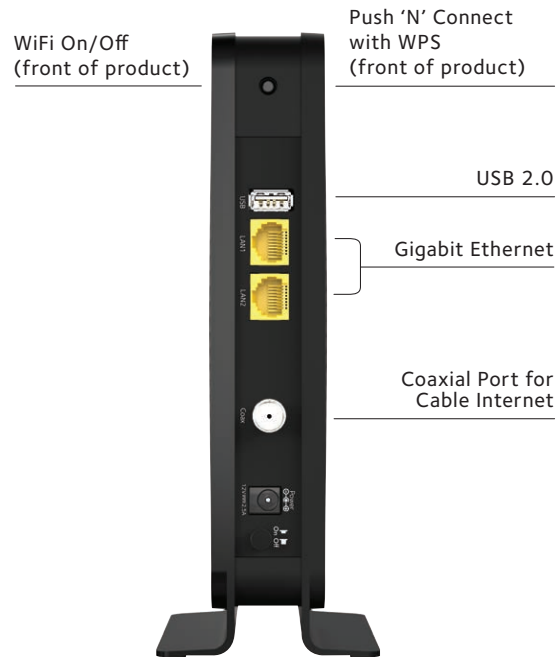

Connection Diagram