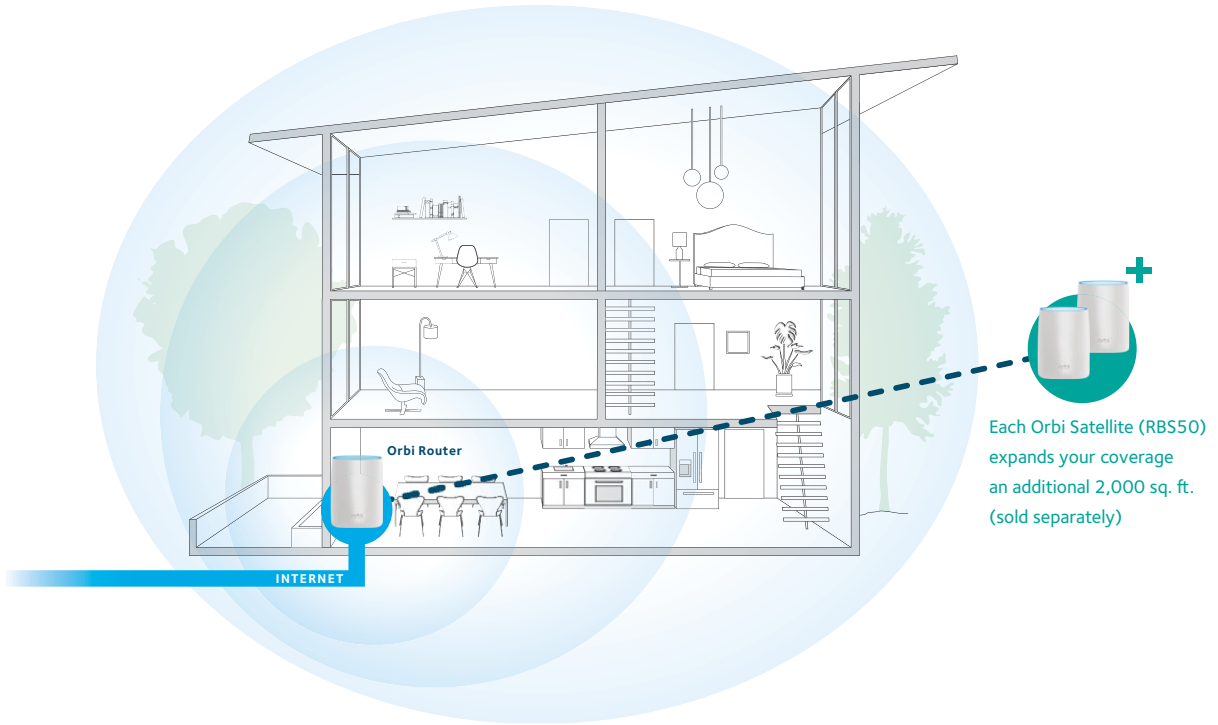

Overview

Orbi™ is the simplest and smartest way to enjoy high-speed WiFi in every corner of your home. The Orbi WiFi System Starter covers homes up to 2,000 square feet with strong WiFi signals. Each Orbi Satellite (sold separately) adds an additional 2,000 square feet of strong WiFi coverage.

Your WiFi System Starts Here.

Orbi Router is the heart of the Orbi WiFi System. It covers up to 2,000 sq. ft. with high-performance AC3000 WiFi.

Just Plug In.

With simple setup from your mobile device, your secure WiFi network is ready in just minutes.

House Diagram

Orbi Router (RBR50)

Sync button | Plugs into existing modem | Plugs into Ethernet-enabled devices | Power button | USB 2.0 port

What's In the Box?

- One (1) Orbi Router (RBR50)
- One (1) 6.5 ft Ethernet cable
- One (1) 12V/3.5A power adapter
- Quick start guide