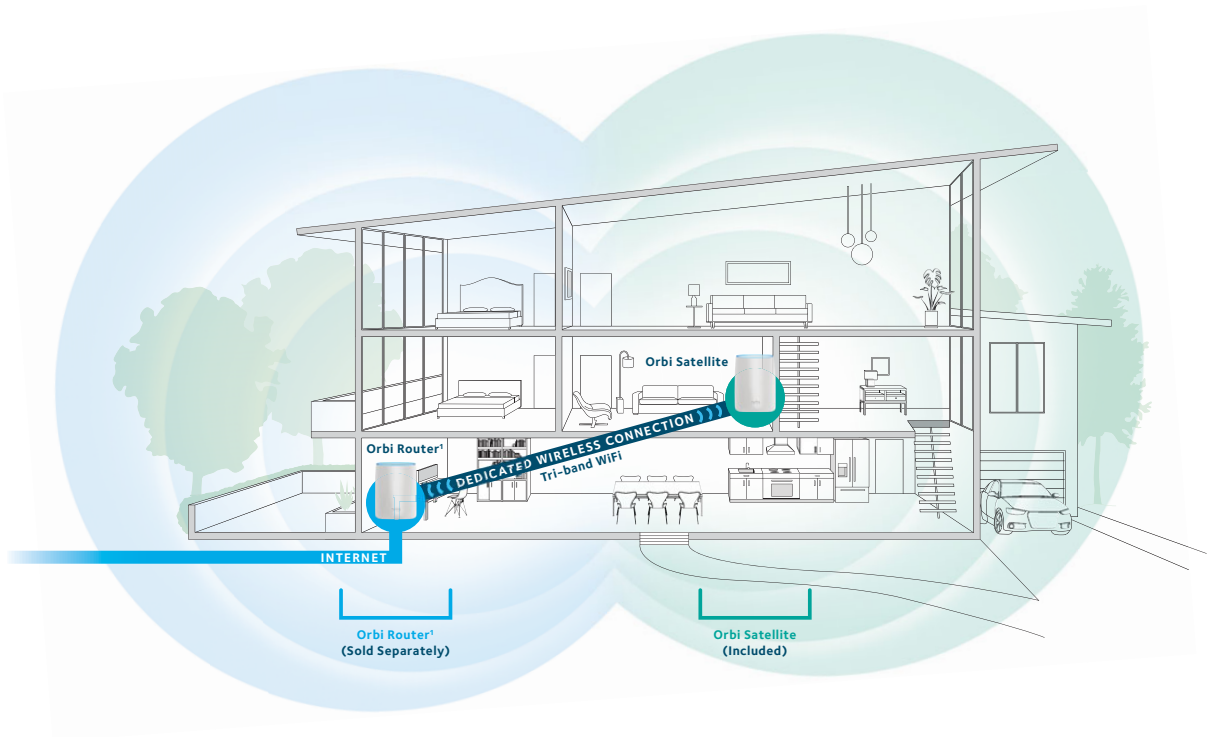

#### Your home. Covered.

Add-on to your existing Orbi WiFi System<sup>1</sup> to expand your WiFi coverage an additional 2,000 sq. ft. with high-performance AC3000 WiFi.

#### Growing with you.

Each Add-on Orbi Satellite expands your high performance WiFi coverage an additional 2,000 sq. ft.

<sup>1</sup>Orbi Router required (sold separately)

## House Diagram