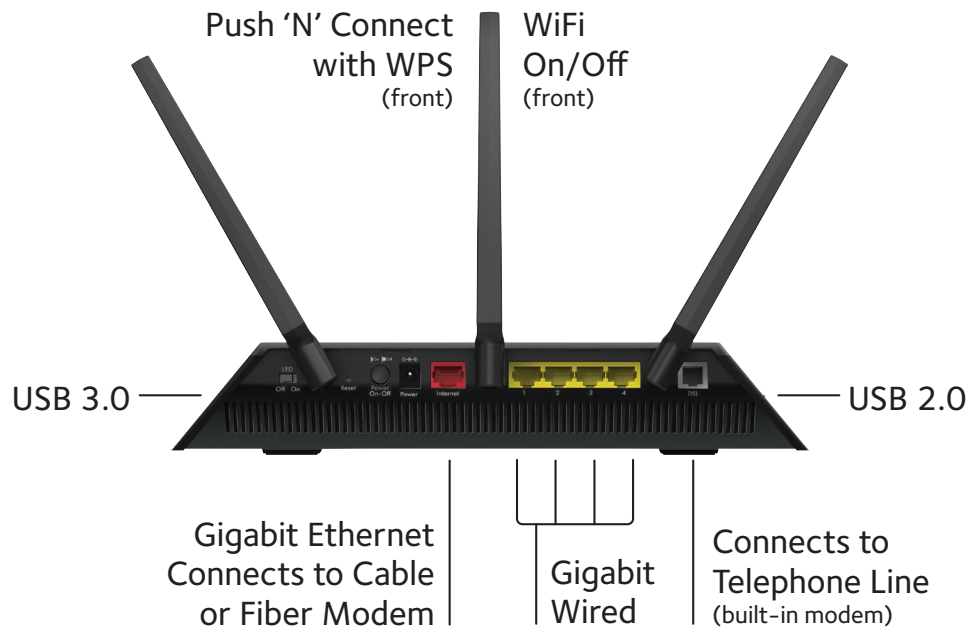

Connection Diagram